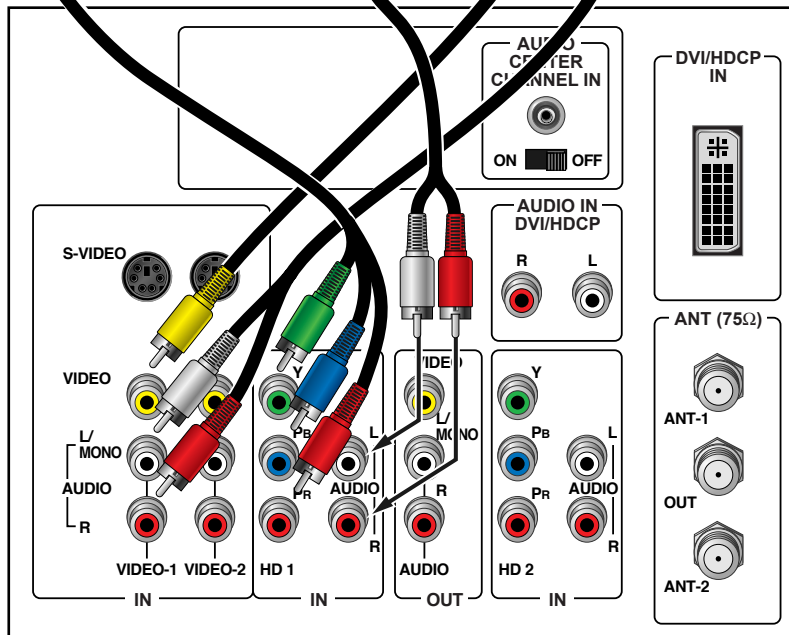

# Connecting the Explorer<sup>®</sup> 3250HD<sup>™</sup> to an HDTV

## Explorer 3250HD

Cable Input

Back of HDTV