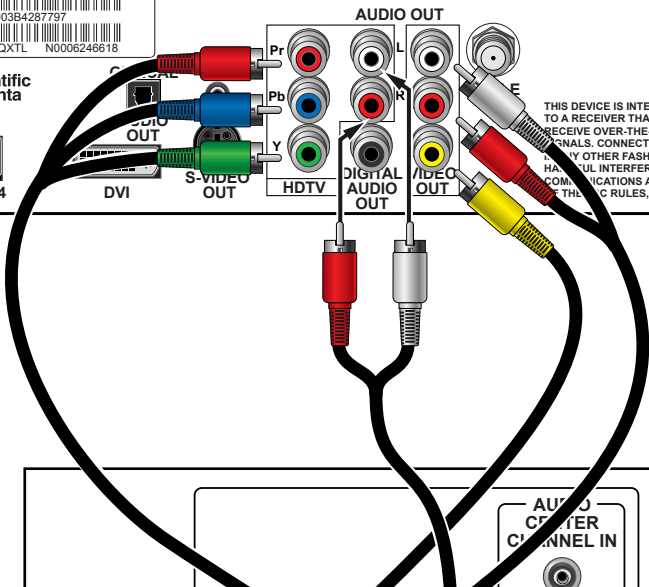

# Connecting the Explorer<sup>®</sup> 3250HD<sup>™</sup> to an HDTV

## Explorer 3250HD

Cable Input

Back of HDTV