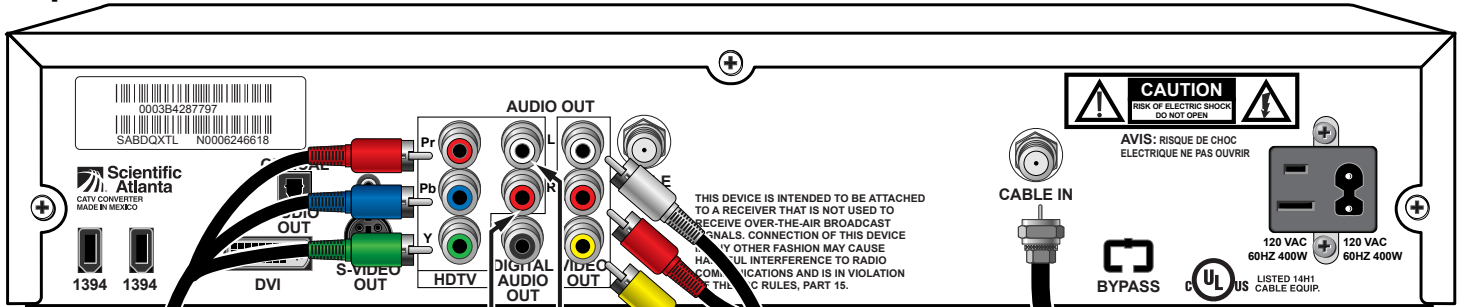

# Connecting the Explorer<sup>®</sup> 3250HD<sup>™</sup> to an HDTV

## Explorer 3250HD

Cable Input

Back of HDTV