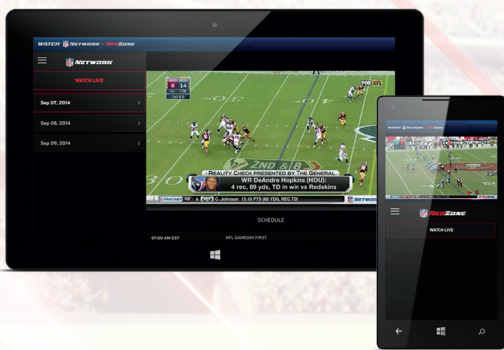

## A DREAM COME TRUE FOR FOOTBALL FANS!

WITH THE **WATCH NFL NETWORK APP**, YOUR CUSTOMERS ARE NOW ABLE TO WATCH NFL NETWORK AND NFL REDZONE LIVE ON THEIR PHONE, TABLET, LAPTOP OR PC.

- 18 LIVE THURSDAY NIGHT FOOTBALL GAMES
- ALL 65 PRESEASON GAMES\*
- COMPREHENSIVE COVERAGE OF NFL EVENTS SUCH AS THE NFL SCOUTING COMBINE, NFL DRAFT, FREE AGENCY, AND NFL TRAINING CAMP
- ORIGINAL, EMMY® AWARD-WINNING SERIES FROM NFL FILMS
- NFL NETWORK SHOWS INCLUDING: NFL TOTAL ACCESS, A FOOTBALL LIFE, NFL GAMEDAY AND MORE
- PLUS... ELIGIBLE SUBSCRIBERS CATCH EVERY TOUCHDOWN FROM EVERY GAME SUNDAY AFTERNOONS WITH NFL REDZONE FROM NFL NETWORK\*\*