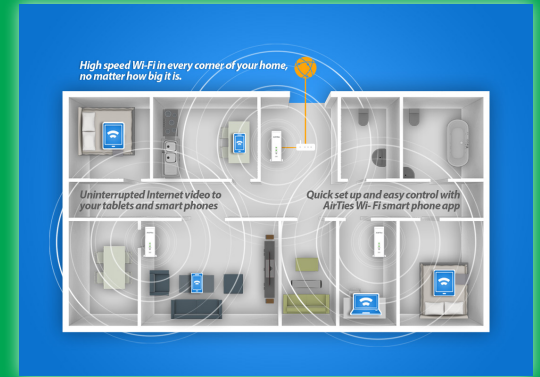

# StratiFi™ 4920

\*Two (2) Units recommended for larger homes.

**IMC ULTRA-X AirSonics** delivers a revolutionary wireless approach to resolving this rapidly growing challenge. Utilizing a dual-band mesh network, an innovative client-steering architecture, and a comprehensive cloud-based remote management system, StratiFi™ 4920 from AirSonics delivers matchless premise Wi-Fi coverage and video streaming capabilities. The result – happy users, incredible streaming capabilities, and never hitting a WIFI deadzone in your home or business.

## Whole Home, Small Business Dual-Band WIFI Coverage

PREMIUM MANAGED  
MESH NETWORK

## FEATURES.

- Mesh architecture leapfrogs legacy "home-run" approach
- Band frequency and client steering
- Concurrent dual-band 11ac and 2.4 GHz 11n
- Integrated self-healing design
- Unrivaled remote statistics information
- iOS and Android installation apps
- Cost-effective 11ac Wi-Fi upgrade approach
- Supports Dynamic Frequency Selection (DFS) channels
- Automatic firmware updates