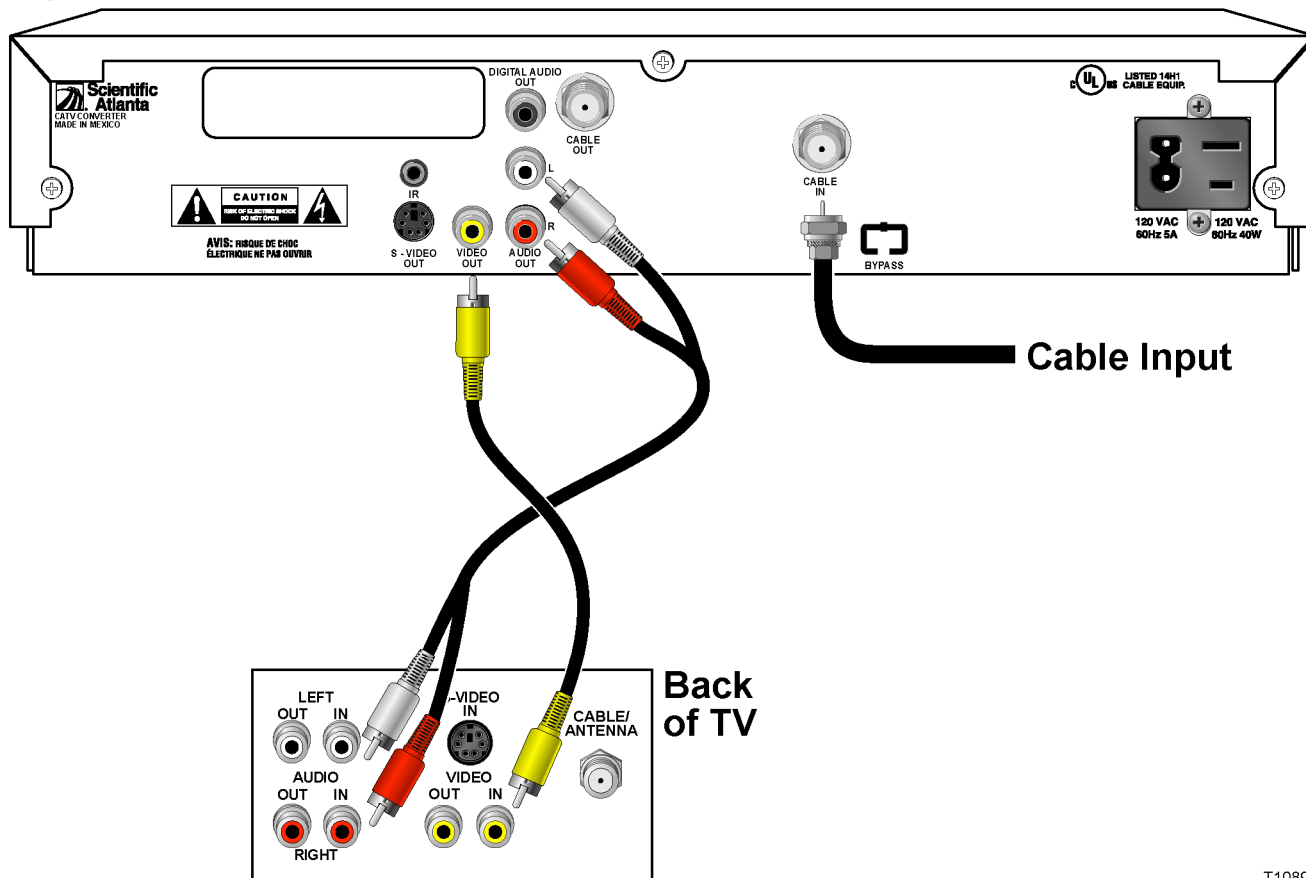

Connecting the Explorer® 2200™/3200™/3250™ to a Stereo TV

Explorer 2200/3200/3250

T10896